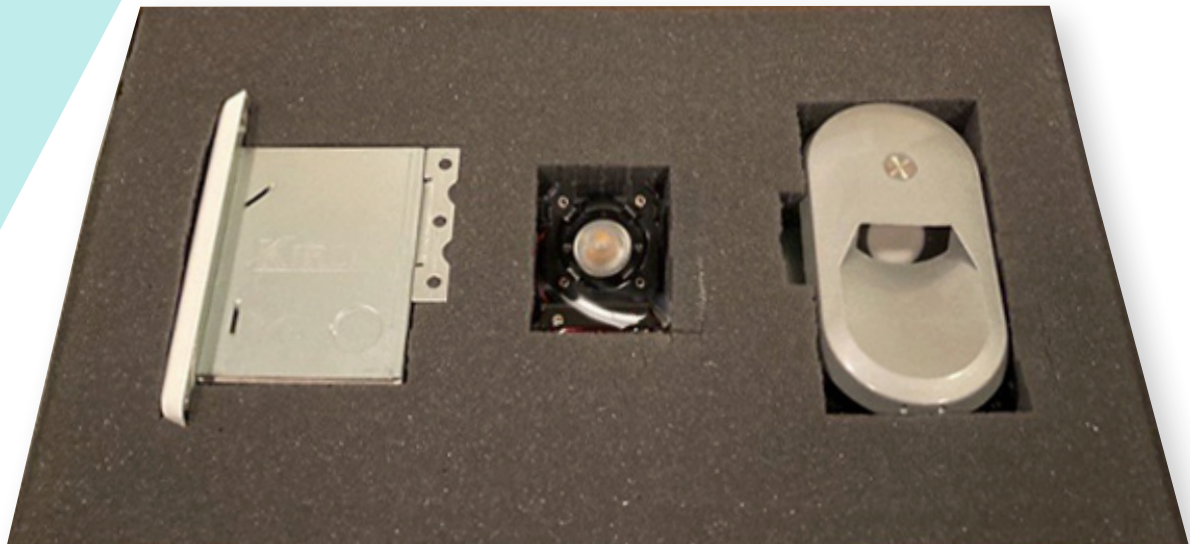

From left to right: MTT-03NLT, Adjustable Light Engine, and MTT- 03TSK.