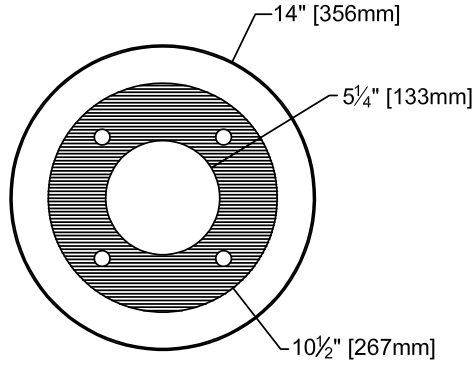

Dimensions

Universal back plate mounted to 4"x4" octagon J-box (by others) installs in wall or ceiling.

LED manufacturers maintain a tolerance of +/-7% on flux (lumens) and power (electrical) measurements.

SYMPHONY
OCT 2020