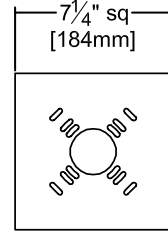

Dimensions

Universal back plate mounted to 4"x4" octagon J-box (by others) installs in wall or ceiling.

LED manufacturers maintain a tolerance of +/-7% on flux (lumens) and power (electrical) measurements.

SYMPHONY
OCT 2020