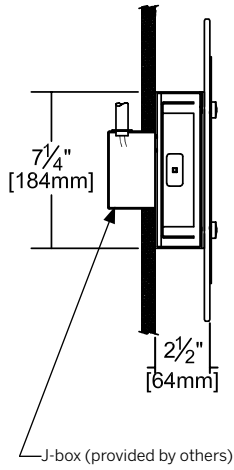

Dimensions

Universal back plate mounted to 4"x4" octagon J-box (by others) installs in wall or ceiling.

LED manufacturers maintain a tolerance of +/-7% on flux (lumens) and power (electrical) measurements.

SYMPHONY
OCT 2020