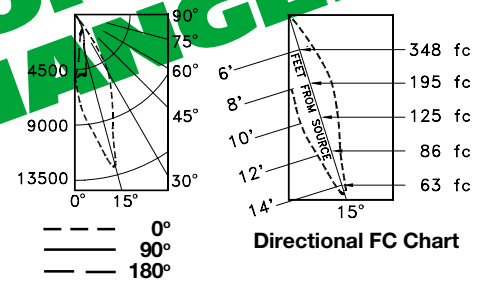

Performance of a Glance

SR30947

SR30947 (250W Spot Shown)

SR30947 (250W Flood Shown)

PHOTOMETRIC DATA SHOWN AT 15° TILT

SR31448

SR31448 (500W Narrow Spot Shown)

SR31448-15 (500W Medium Flood Shown)