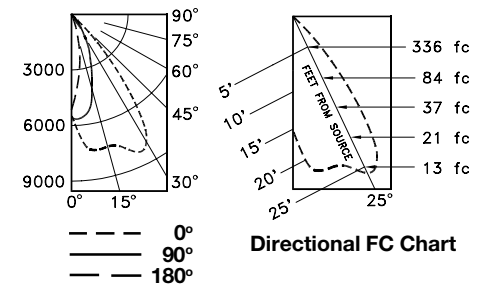

Performance of a Glance

SR30947

SR30947 (250W Spot Shown)

SR30947 (250W Flood Shown)

PHOTOMETRIC DATA SHOWN AT 15° TILT

SR31448

SR31448 (500W Narrow Spot Shown)

SR31448-15 (500W Medium Flood Shown)