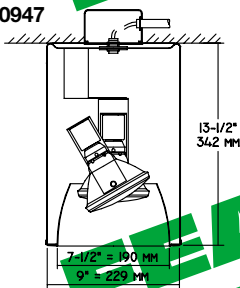

SR31448

Performance of a Glance

SR30947