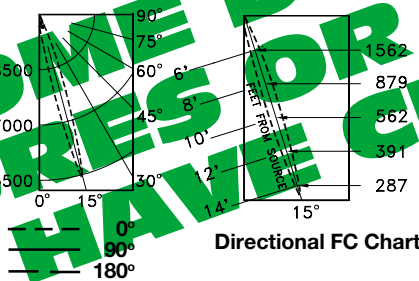

Performance of a Glance

SR30947

SR30947 (250W Spot Shown)

SR30947 (250W Flood Shown)

PHOTOMETRIC DATA SHOWN AT 15° TILT

SR31448

SR31448 (500W Narrow Spot Shown)

SR31448-15 (500W Medium Flood Shown)