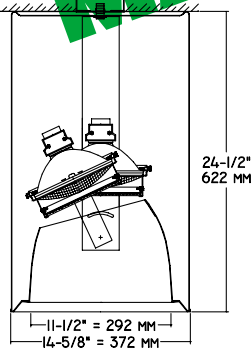

Lamp / Socket Assembly (SR31448)

- Designed for: 500 watt (max.) PAR 56 tungsten halogen lamp; dimmable (by others).
- Tilts 90° for relamping.
- Safety tempered clear flat glass provided.
- Optional safety tempered prismatic C#73 flat glass converts oval beam pattern to round. See Option -15 (for use with medium flood lamp).
- Rated 4000 hour life; 100 CRI.
- Swivels 358° and tilts up to 30°.
- Porcelain mogul end-prong socket.

Performance of a Glance

SR30947

SR30947 (250W Spot Shown)

SR30947 (250W Flood Shown)

PHOTOMETRIC DATA SHOWN AT 15° TILT

SR31448

SR31448 (500W Narrow Spot Shown)

SR31448-15 (500W Medium Flood Shown)