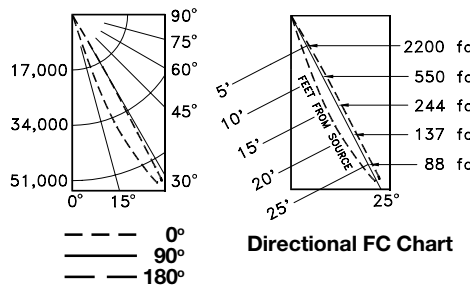

Performance of a Glance

SR30947

SR30947 (250W Spot Shown)

SR30947 (250W Flood Shown)

PHOTOMETRIC DATA SHOWN AT 15° TILT

SR31448

SR31448 (500W Narrow Spot Shown)

SR31448-15 (500W Medium Flood Shown)