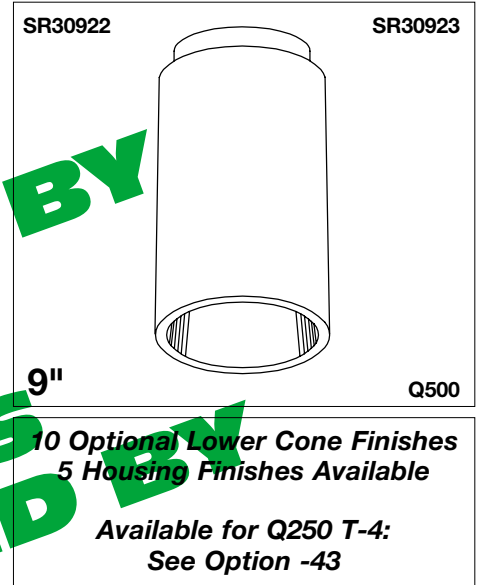

Reflectors

- Upper: Specular Alzak® aluminum reflector for precise control of source.
- Lower: Low brightness clear specular parabolic Alzak aluminum cone, self-flanged.
- Ten optional self-flanged cone colors and finishes available. See Options.

Lens

- SR30922: Tempered MicroLux (microprismatic) lens mounted to upper reflector (0.4 S/MH). Optional tempered C#73 prismatic glass (Option -15 with 0.6 S/MH) or tempered clear glass (Option -28 with 0.2 S/MH) available.

- SR30923: Tempered C#73 prismatic glass lens mounted to upper reflector (1.0 S/MH).

Housing

- White acrylic enameled heavy gauge aluminum. See Options for other colors.
- No visible cylinder hardware.
- 2" extension collar provides convection cooling. Surface mount housing only.
- Rustproof: Exceeds 1000 hour ASTM 5% salt spray test.
- Convection and radiation cooling by design, for maximum component life.

Installation

- Center point mounting with snug fit to ceiling. Mounting hardware furnished.
- Indoor or outdoor for covered ceiling use. (See Option -89 for use with -PM or -WB)
- Pendant mount available. (Option -PM)
- Wall bracket available. (Option -WB)

UL, C-UL (Canada) Listings

- Wet, damp or dry locations, covered ceilings. (See Option -89)
- Caution: Use 90°C supply wire to outlet box above.

Three Year Limited Warranty

- Complete standard fixture.