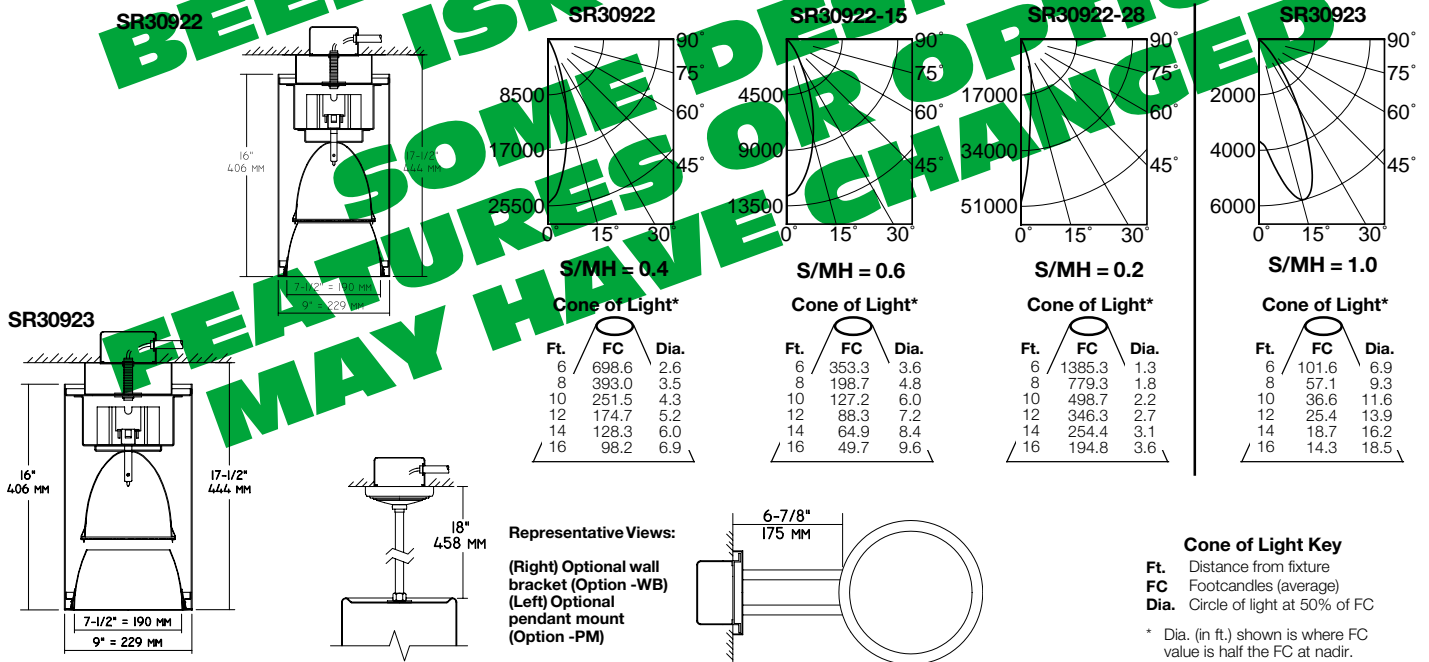

UL, C-UL (Canada) Listings

- Wet, damp or dry locations, covered ceilings. (See Option -89)
- Caution: Use 90°C supply wire to outlet box above.

Three Year Limited Warranty

- Complete standard fixture.

Performance at a Glance