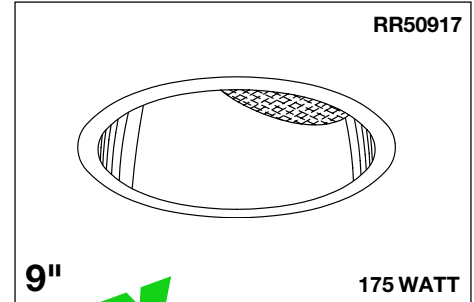

Socket

- Semi-vertical. Medium (RR50917) or mogul (RR51218) base.
- Glazed porcelain.
- Nickel-plated brass screw shell. Silicone leads.

Reflectors

- Upper: Compound ellipsoidal specular Alzak® aluminum. Assembly swivels 358° and tilts up to 30°.
- Lower: Matte black parabolic self-flanged with white trim.

Lens

- UV absorbing tempered prismatic glass mounted to upper reflector.

Ballast Assembly

- Whisper Pack™ fully encapsulated 180°C rated HPF ballast. Capacitor supplied.
- Premium Class H; CWA with 10:10 (RR50917) or 10:9 (RR51218) regulation.

- 120 volt standard or see optional voltages.
- Cool, quiet, long-life. Silicone leads.
- Visible and easily serviced in all ceilings including dry wall.

Fuse

- Fused primary. Renewable. Aids servicing.

Housing

- Acrylic enameled aluminum
- Cool: Dissipates heat across entire surface area.
- Rustproof: Exceeds 1000 hour ASTM 5% salt spray test.
- Entire luminaire serviced through removable reflector.
- Built-in plaster frame.

Outlet Box

- Prewired 14 GA (NEC) galvanized steel, UL listed.
- Removable insulated cover.
- 1/2" and 3/4" knockouts.

Installation

- 27" galvanized channel bar hangers supplied (2).
- Fully adjustable universal mounting brackets supplied (2).
- Recesses indoor or outdoor in covered locations.

Ideal for Sloped Ceilings