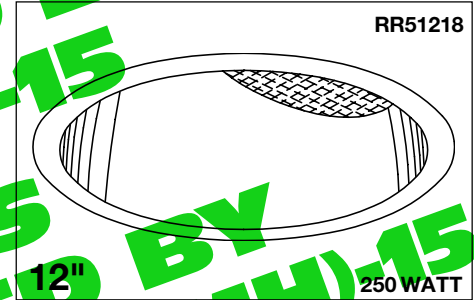

12" 250 WATT

UL, C-UL (Canada) Listings

- Wet, damp or dry locations, covered ceilings.
- Through-branch circuit conductors (6#12).

Three Year Limited Warranty

- Complete standard fixture.

Thermal Protection

- Per current NEC.