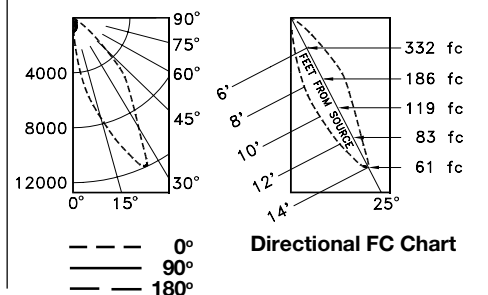

#### RR30736 (250W Flood Shown)

PHOTOMETRIC DATA SHOWN AT 25° TILT