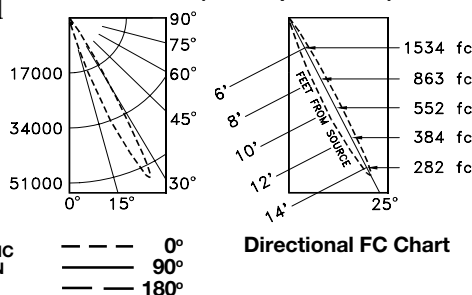

#### RR30736 (250W Flood Shown)

PHOTOMETRIC DATA SHOWN AT 25° TILT