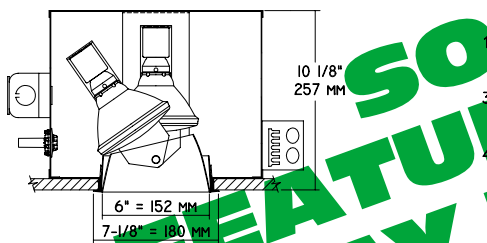

Performance at a Glance

RR30635