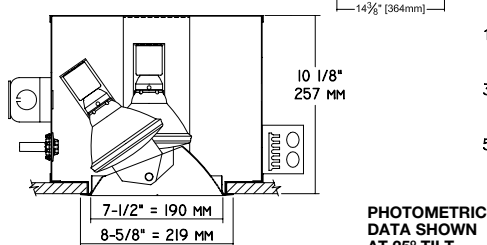

Dramatic Adjustable PAR 38 Halogen Highlight

Features

Lamp / Socket Assembly

- Designed for: 250 watt (max.) PAR 38 tungsten halogen lamp (by others).
- Rated 4200 hour life; 100 CRI.
- Swivels, tilts and locks: 358° by to 45°.
- Dimmable (controls by others).
- Glazed porcelain medium base socket.

Reflector

- Self-flanged parabolic specular Alzak® aluminum.
- Twelve optional self-flanged colors and finishes available. See Options.

Housing

- Acrylic enameled 100% aluminum.
- Rustproof: Exceeds 1000 hour ASTM 5% salt spray test.
- Cool: Dissipates heat across entire surface area.
- Entire luminaire visible and serviceable from below through removable reflector. For top access, see Option -TA for RR30635 only.
- Built-in plaster frame.

Outlet Box

- Prewired 14GA (NEC) galvanized steel. UL listed. With removable insulated cover.
- 1/2" and 3/4" knockouts.

Installation

- 27" galvanized hanger bars supplied (2).
- Fully adjustable universal galvanized mounting brackets supplied (2). Accepts 3/4" or 1-1/4" lathers channel or 1/2" T.S. conduit.
- Recesses indoor or outdoor in covered ceilings.

UL, C-UL (Canada) Listings

- Wet, damp or dry locations, covered ceilings.
- Through-branch circuit conductors (6 #12 AWG 90°C).

Three Year Limited Warranty

- Complete standard fixture.

Thermal Protection (Per Current NEC)

- Thermal protector included which provides automatic cut-off if rated temperature is exceeded. (Insulation related)

Ideal for Church, Office and Retail
6" and 7 1/2" Apertures

12 Optional Reflector Finishes

Performance at a Glance

RR30635

RR30635 (250W Spot Shown)

RR30635 (250W Flood Shown)

RR30736

RR30736 (250W Spot Shown)

RR30736 (250W Flood Shown)

PHOTOMETRIC DATA SHOWN AT 25° TILT

THE KIRLIN COMPANY