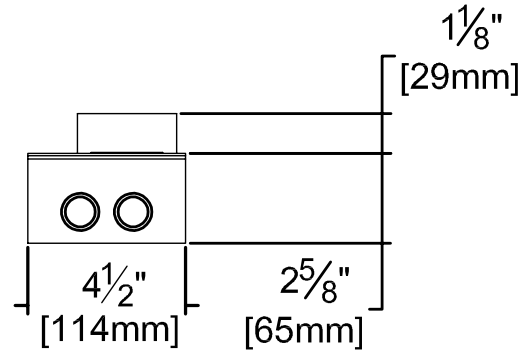

CATALOG #	TYPE	
JOB NAME	WATTAGE	VOLTAGE

Latitudes Series

Remote Driver for Use with LRR-06013 • LED

0-10V • 100-0.1% Dimming • Constant Current

Controls Up to (3) **LRR-06013-750L**

Sauna/Steam Room Luminaires

Required for:

LRR-06013

Sauna / Steam Light
(sold separately)

REM-0700A

Specifications

- 30 watt, constant current analog driver, single control driver
- Supports up to (3) LRR-06013-750L luminaires
- 100-0.1% full range dimming
- Compatible with 0-10V DC dimming controls
- Linear dimming profile standard
- Maximum 50 ft. cable length from power supply to single fixture
- 120-277V/50-60 Hz standard; load insensitive
- Suitable for: -20°C (-4F) to 50°C (122°F)
- Includes J-box with 1/2" and 3/4" knockouts
- Also see specification sheet for **LRR-06013**
- Three Year Limited Warranty

Dimensions

FRONT VIEW

SIDE VIEW