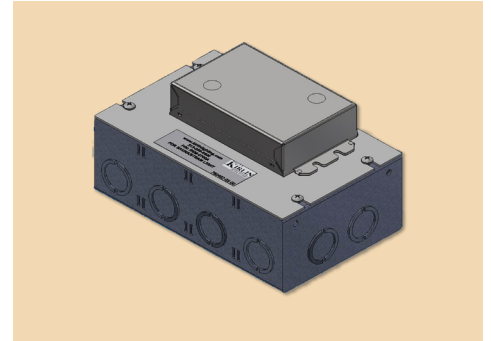

CATALOG #	TYPE	
JOB NAME	WATTAGE	VOLTAGE

Latitudes Series

Remote Driver for Use with LRR-06013 • LED

0-10V • 100-0.1% Dimming • Constant Current

Controls Up to (3) **LRR-06013-750L**

Sauna/Steam Room Luminaires

Required for:

LRR-06013

Sauna / Steam Light
(sold separately)

REM-0700A

Specifications

- 30 watt, constant current analog driver, single control driver
- Supports up to (3) LRR-06013-750L luminaires
- 100-0.1% full range dimming
- Compatible with 0-10V DC dimming controls
- Linear dimming profile standard
- Maximum 50 ft. cable length from power supply to single fixture
- 120-277V/50-60 Hz standard; load insensitive
- Suitable for: -20°C (-4F) to 50°C (122°F)
- Includes J-box with 1/2" and 3/4" knockouts
- Also see specification sheet for **LRR-06013**
- Three Year Limited Warranty