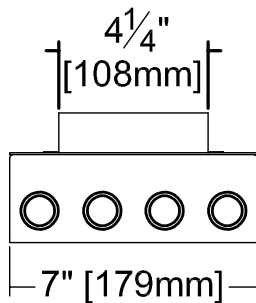

Dimensions

FRONT VIEW