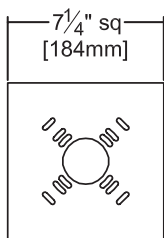

Dimensions

Universal back plate mounted to 4"x4" octagon J-box installs in wall or ceiling.