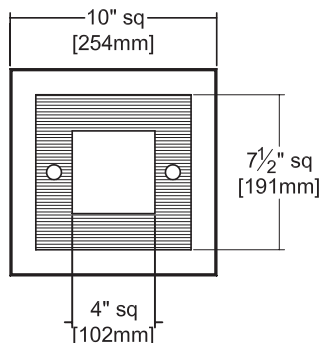

## Dimensions

Universal back plate mounted to 4"x4" octagon J-box installs in wall or ceiling.