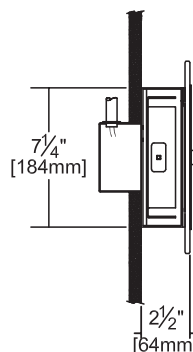

## Dimensions

Universal back plate mounted to 4"x4" octagon J-box installs in wall or ceiling.