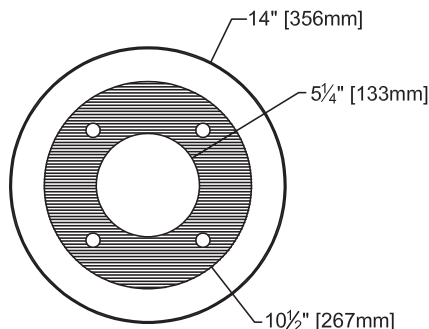

### Dimensions

Universal back plate mounted to 4" x 4" octagon J-box installs in wall or ceiling.