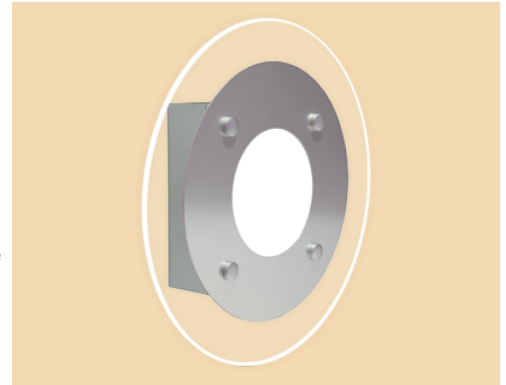

CATALOG #	TYPE	
JOB NAME	WATTAGE	VOLTAGE

Wayfinding Series

Round Surface Mount Decorative Sconce • LED

Central Glow Panel • Edge Glow • Optional LED Filter Colors
Up to 90,000 Hour Rated Life (L70) • LM-80 Qualified

Specifications

LED Light Engine

- 10 watt LED array; 3500°K standard (or see Options -27K, -30K, or -41K)
- Up to 85 CRI, up to 90,000 Hour Rated Life (L70**)
- Fully sustainable; removable for servicing

Thermal Management System

- Aluminum components and housing maximize cool operation and long life while minimizing maintenance

LED Power Supply/Driver

- 0-10 CCR dimming standard (100-10%)
- Minimum operating temperature -22°F (-30°C) to 140°F (60°C)
- 120-277 volt standard; load insensitive

Sconce Assembly

- Decorative brushed aluminum round faceplate (10.5" diameter) with clear ¼" acrylic diffuser (14" diameter)
- Illuminated white center field and edgeglow (colored filters optional)
- Four contemporary button finials

Brushed Anodized Aluminum Housing

- Shallow 2½" inconspicuous depth meets all ADA requirements
- Cool operation: Extends life of all components
- Rustproof
- Fully sustainable: Entire luminaire, including light engine, is modular and easily serviced

Installation

- Universal back plate mounted to 4" x 4" octagon J-box; installs in wall or ceiling

LSR-14150