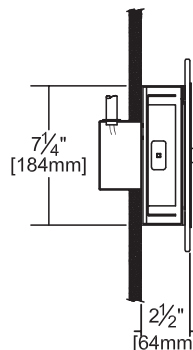

### Dimensions

Universal back plate mounted to 4" x 4" octagon J-box installs in wall or ceiling.