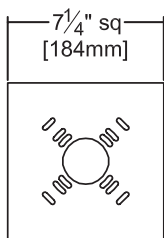

Dimensions