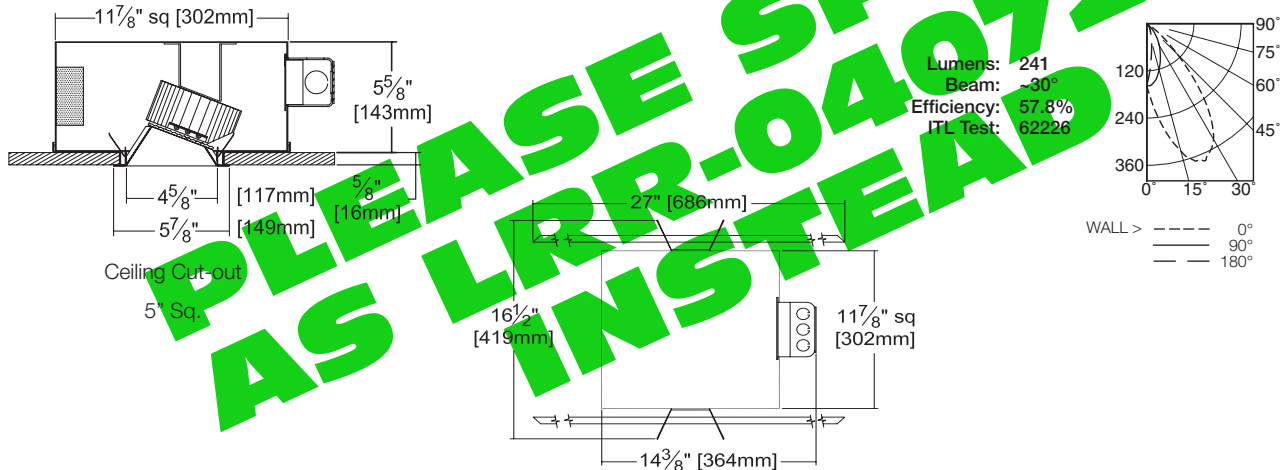

Performance at a Glance

THE KIRLIN COMPANY

3401 EAST JEFFERSON AVENUE • DETROIT, MICHIGAN 48207-4232
(313) 259-6400 • Fax: (313) 259-9409 OR (313) 259-3121 • www.kirlinlighting.com