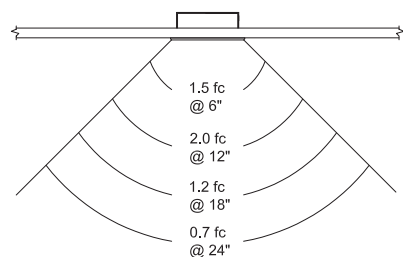

Housing

- 16 gauge galvanized steel, formed and welded; white acrylic enamel finish

Installation

- Recesses indoor or outdoor, covered locations
- Ten ½" T.S. (7/8" dia.) wiring KO's
- Mounting holes on housing ends

Performance

Footcandle Performance On the Floor - Top View
(Installed 14" above finished floor)

Dimensions

LED Filter Colors