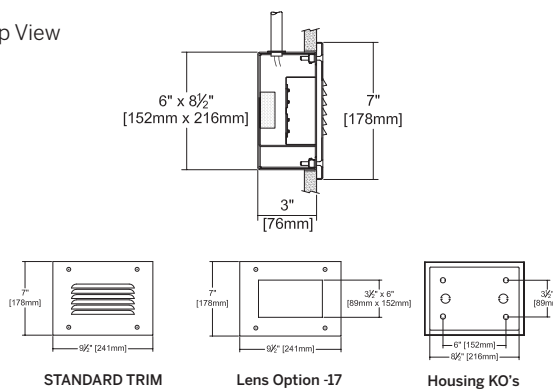

Housing

- 16 gauge galvanized steel, formed and welded; white acrylic enamel finish

Installation

- Recesses indoor or outdoor, covered locations
- Ten ½" T.S. (7/8" dia.) wiring KO's
- Mounting holes on housing ends

Performance

Footcandle Performance On the Floor - Top View
(Installed 14" above finished floor)

Dimensions

LED Filter Colors