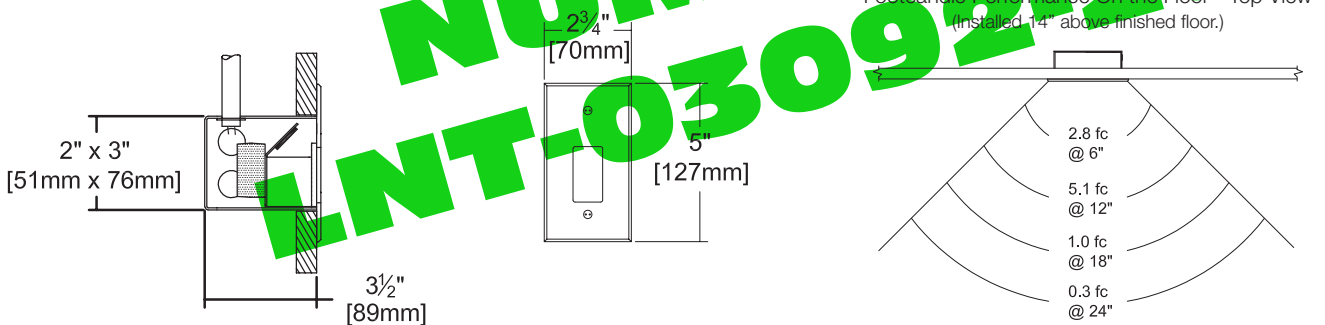

CATALOG #	TYPE	
JOB NAME	WATTAGE	VOLTAGE

3" x 5" LED 4 SYSTEM WATTS

LNV-03117

Vandal Resistant LED Mini-Rectangle NightLight

Warm White Standard, Cool White Optional

Specifications

LED

- White module (colored filters optional).
- 3500°K standard.
- 4 system watts - energy efficient, uniform, cool.

LED Power Supply / Driver

- 10 volt DC. Electronically stabilized.
- Minimum operating temperature -13°F (-25°C).
- 120-277 volt standard. Load insensitive.

Lens

- Clear linear tempered glass lens sealed to trim.

Faceplate

- Rustproof aluminum trim.
- White finish standard. Optional colors.

- Secured to housing with two tamperproof spanner head screws and captive nuts. Tool supplied by others.
- Removable for servicing.

Housing: Shallow 3½" depth

- 2" x 3" x 3½" standard U. L. listed galvanized steel outlet box.

Installation

- Recesses indoors or outdoors, covered locations. Versatile 3½" depth.
- Mounting holes on top and bottom.

UL, C-UL (Canada) Listings

- Damp or dry locations.

5 Year FIVE YEAR Limited Warranty

- Complete standard fixture.

Performance at a Glance

THE KIRLIN COMPANY

3401 EAST JEFFERSON AVENUE • DETROIT, MICHIGAN 48207-4232
(313) 259-6400 • Fax: (313) 259-9409 OR (313) 259-3121 • www.kirlinlighting.com