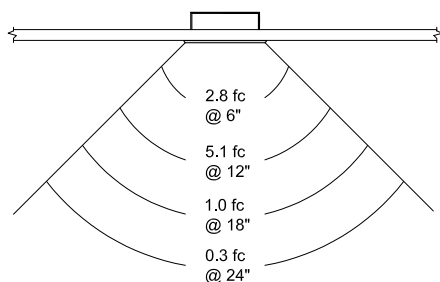

Performance

Footcandle Performance Opposite Fixture Installed Top View