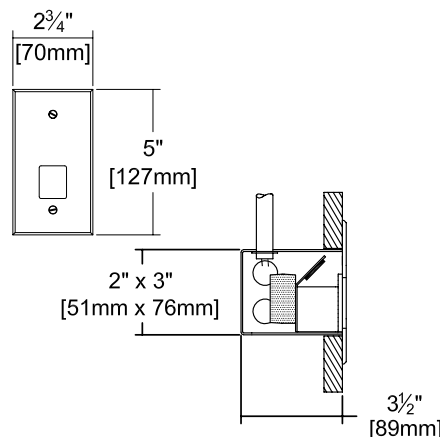

Dimensions