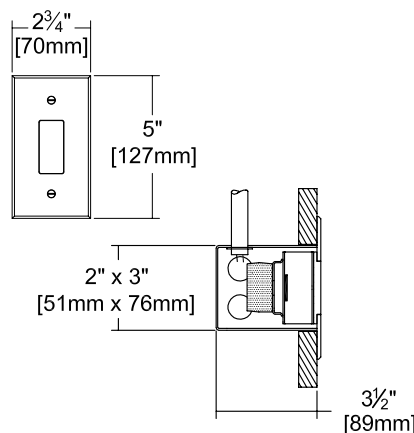

Dimensions