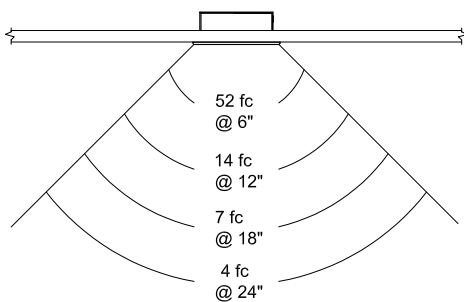

Housing: Shallow 3 1/2" Depth

- 2" x 3" x 3 1/2" standard U. L. listed galvanized steel outlet box

Installation

- Recesses indoor or outdoor, covered locations; versatile 3 1/2" depth
- Mounting holes on top and bottom

Performance

Footcandle Performance Opposite Fixture Installed Top View

Dimensions

LED Filter Colors