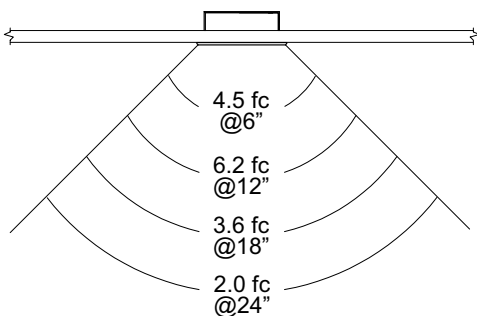

Housing: Shallow 2¼" Depth

- 4" x 2 ¼" standard U. L. listed octagon galvanized steel outlet box

Installation

- Recesses indoor or outdoor, covered locations; versatile 2¼" depth
- Mounting holes on top, bottom and ends

Performance

Footcandle Performance On the Floor - Top View
(Installed 14" above finished floor)

Dimensions

LED Filter Colors