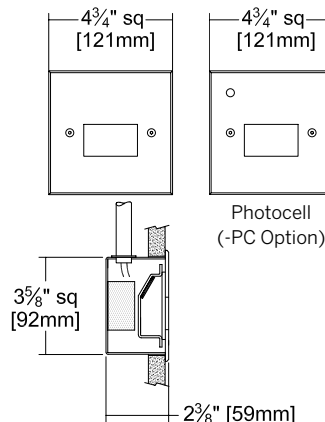

Housing: Shallow 2¼" Depth

- 4" x 2 ¼" standard U. L. listed octagon galvanized steel outlet box

Installation

- Recesses indoor or outdoor, covered locations; versatile 2¼" depth
- Mounting holes on top, bottom and ends

Performance

Footcandle Performance On the Floor - Top View
(Installed 14" above finished floor)

Dimensions

LED Filter Colors