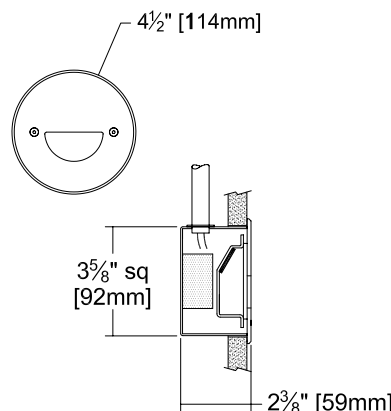

#### Installation

- Recesses indoor or outdoor, covered locations; versatile 2¼" depth
- Mounting holes on top, bottom and ends

## Options and Ordering Configuration

(Example: LNR-05077-BL-37-26)

Required	Optional			
Model	Voltage/Battery Pack	Filter Colors	Faceplate Finishes	Other Options
LNR-05077	<p><b>(Blank):</b> Universal 120-277 V</p> <p><b>-97:</b> Other voltage input; consult factory</p> <p><b>-EI:</b> Remote emergency inverter for 100% of rated lumens; Run time: 90+ minutes; 120 or 277V, 60Hz input only; specify voltage</p>	<p><b>(Blank):</b> None</p> <p><b>-BL:</b> Blue filter</p> <p><b>-GE:</b> Green filter</p> <p><b>-OR:</b> Orange filter</p> <p><b>-RA:</b> Red/Amber filter</p> <p><b>-YE:</b> Yellow filter</p> <p><b>-CF:</b> Custom color filter (Rosco); specify</p>	<p><b>(Blank):</b> Standard white finish</p> <p><b>-35:</b> Silver (natural aluminum) acrylic enamel</p> <p><b>-37:</b> Dark bronze acrylic enamel</p> <p><b>-38:</b> Black acrylic enamel</p> <p><b>-BG:</b> BioGard™ anti-microbial white</p> <p><b>-BKBG:</b> BioGard™ anti-microbial black</p> <p><b>-94:</b> Custom color; consult factory</p> <p><b>-94BG:</b> BioGard™ anti-microbial custom color finish</p>	<p><b>(Blank):</b> None</p> <p><b>-26:</b> Faceplate secured to housing with two center pin tamperproof screws; ½" clear polycarbonate lens will be added; tamperproof tool included</p> <p><b>-99:</b> Special modification; consult factory</p> <p><b>-FF:</b> Fastener free faceplate/trim; no visible hardware (UL Damp Listed only)</p>

### Performance

Footcandle Performance On the Floor - Top View  
(Installed 14" above finished floor)

### Dimensions