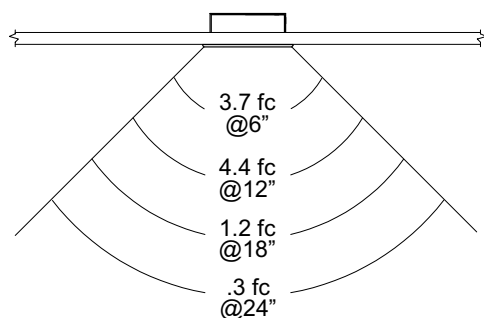

## Options and Ordering Configuration

(Example: LNR-05077-BL-37-26)

Required	Optional			
Model	Voltage/Battery Pack	Filter Colors	Faceplate Finishes	Other Options
LNR-05077	<p><b>(Blank):</b> Universal 120-277 V</p> <p><b>-97:</b> Other voltage input; consult factory</p> <p><b>-EI:</b> Remote emergency inverter for 100% of rated lumens; Run time: 90+ minutes; 120 or 277V, 60Hz input only; specify voltage</p>	<p><b>(Blank):</b> None</p> <p><b>-BL:</b> Blue filter</p> <p><b>-GE:</b> Green filter</p> <p><b>-OR:</b> Orange filter</p> <p><b>-RA:</b> Red/Amber filter</p> <p><b>-YE:</b> Yellow filter</p> <p><b>-CF:</b> Custom color filter (Rosco); specify</p>	<p><b>(Blank):</b> Standard white finish</p> <p><b>-35:</b> Silver (natural aluminum) acrylic enamel</p> <p><b>-37:</b> Dark bronze acrylic enamel</p> <p><b>-38:</b> Black acrylic enamel</p> <p><b>-BG:</b> BioGard™ anti-microbial white</p> <p><b>-BKBG:</b> BioGard™ anti-microbial black</p> <p><b>-94:</b> Custom color; consult factory</p> <p><b>-94BG:</b> BioGard™ anti-microbial custom color finish</p>	<p><b>(Blank):</b> None</p> <p><b>-26:</b> Faceplate secured to housing with two center pin tamperproof screws; ½" clear polycarbonate lens will be added; tamperproof tool included</p> <p><b>-99:</b> Special modification; consult factory</p> <p><b>-FF:</b> Fastener free faceplate/trim; no visible hardware (UL Damp Listed only)</p>

### Performance

Footcandle Performance On the Floor - Top View  
(Installed 14" above finished floor)

### Dimensions