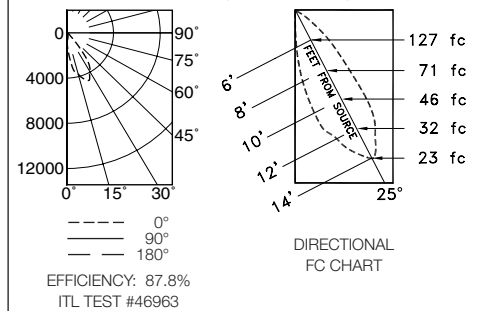

Performance at a Glance

IRR-08099

Ceiling Cut-out: 9" Dia.

PHOTOMETRIC DATA
SHOWN AT 25° TILT

IRR-08099 (250W Spot)

IRR-08099 (250W Flood)

IRR-08099 (120W Spot)

IRR-08099 (120W Flood)