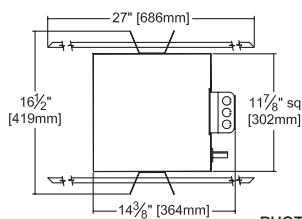

Performance at a Glance

IRR-08099

Ceiling Cut-out: 9" Dia.

PHOTOMETRIC DATA
SHOWN AT 25° TILT

IRR-08099 (250W Spot)

IRR-08099 (250W Flood)

IRR-08099 (120W Spot)

IRR-08099 (120W Flood)