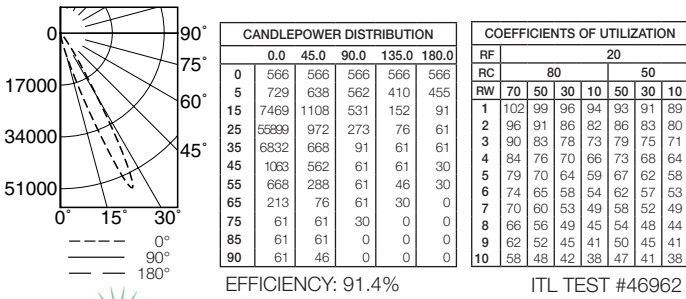

Detailed Photometry - Installed Fixture

Photometry from I.T.L., Boulder, CO

IRR-08099 (250W Spot)