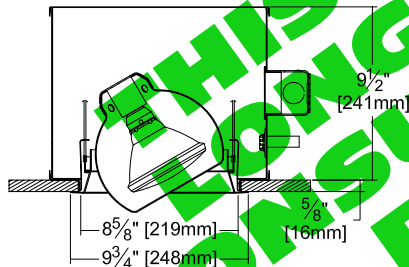

Installation

- 27" galvanized hanger bars supplied (2).
- Fully adjustable universal galvanized mounting brackets supplied (2).
- Recesses indoor or outdoor in covered ceilings.

UL, C-UL (Canada) Listings

- Wet, damp or dry locations, covered ceilings.
- Through-branch conductors (6 #12 AWG 90°C).

Three Year Limited Warranty

- Complete standard fixture.

Recessed Round
Open
Adjustable
Eyeball

Exceptional
Energy
Efficiency

Performance at a Glance

IRR-08099

Ceiling Cut-out: 9" Dia.

PHOTOMETRIC DATA
SHOWN AT 25° TILT

IRR-08099 (250W Spot)

IRR-08099 (250W Flood)

IRR-08099 (120W Spot)

IRR-08099 (120W Flood)