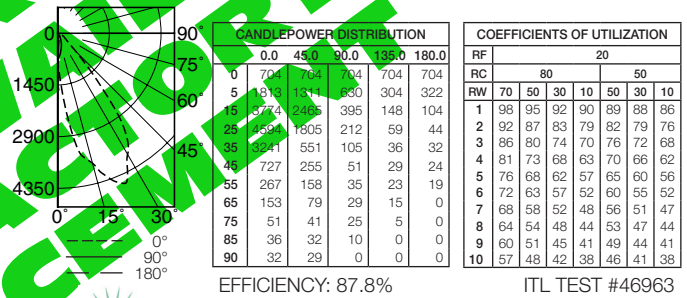

IRR-08099 (120W Flood)

Options

Wattage and Voltage

- -58 277/120 volt stepdown transformer for 277 volt line input, prewired into fixture; with 277 volt thermal protector.

Trims

- -32 White oversize trim ring. Specify O.D.
- -45 Gasket between ceiling and trim flange.
- -79 Extension collar for ceilings up to 2" thick.
- -94 Custom color/finish. Specify. Consult factory.
- -FT Flat trim instead. White finish.
- -OG OptiGroove black seamless tapered trim assembly with white flange.

Other

- -99 Special modification. Consult factory.
- -LP With PAR 38 lamp. Specify wattage and beam spread.

SUBMITTAL DATA

JOB NAME
TYPE
WATTAGE
VOLTAGE
CATALOG NUMBER

APPROVAL STAMP