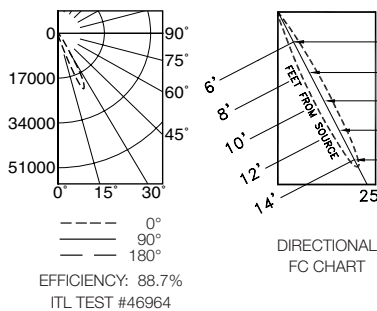

Performance at a Glance

IRR-08099

Ceiling Cut-out: 9" Dia.

PHOTOMETRIC DATA
SHOWN AT 25° TILT

IRR-08099 (250W Spot)

IRR-08099 (250W Flood)

IRR-08099 (120W Spot)

IRR-08099 (120W Flood)