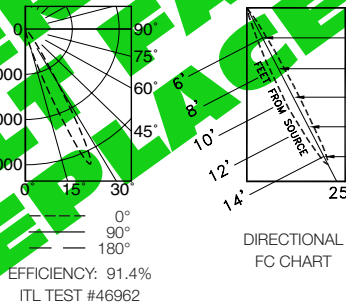

Performance at a Glance

IRR-08099

Ceiling Cut-out: 9" Dia.

PHOTOMETRIC DATA
SHOWN AT 25° TILT

IRR-08099 (250W Spot)

IRR-08099 (250W Flood)

IRR-08099 (120W Spot)

IRR-08099 (120W Flood)