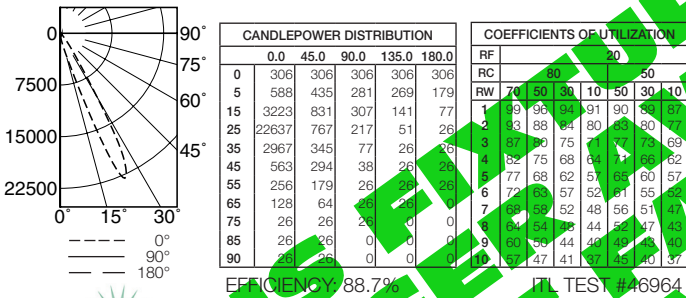

IRR-08099 (120W Spot)