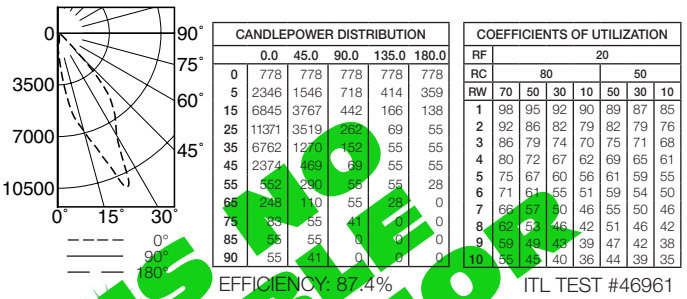

IRR-08099 (250W Flood)