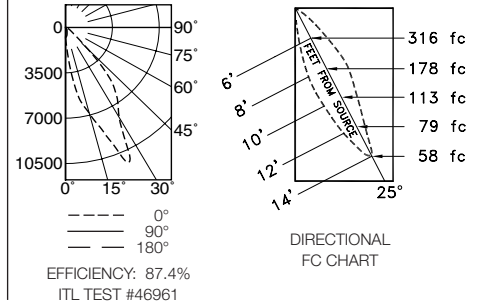

Performance at a Glance

IRR-08099

Ceiling Cut-out: 9" Dia.

PHOTOMETRIC DATA
SHOWN AT 25° TILT

IRR-08099 (250W Spot)

IRR-08099 (250W Flood)

IRR-08099 (120W Spot)

IRR-08099 (120W Flood)