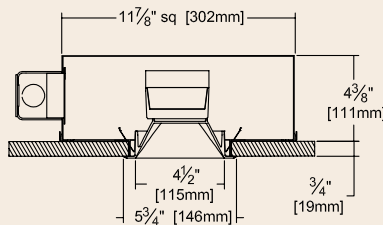

LPW: 100

-2000L SERIES PERFORMANCE

Cone of Light ▲

Dist.	FC	Dia.
6	27.7	7.3
8	15.6	9.8
10	10.0	12.2
12	6.9	14.7
14	5.1	17.1
16	3.9	19.5

5" LED "Dead Front" Shower Light

GRR-05110-2000L
GRR-05110-1500L

1351 LUMENS

20.3W

WFL

SC: 1.2

LPW: 67

-2000L SERIES PERFORMANCE

Cone of Light ▲

Dist.	FC	Dia.
6	14.0	7.1
8	7.9	9.5
10	5.0	11.9
12	3.5	14.3
14	2.6	16.7
16	2.0	19.0

4" Square LED Downlight