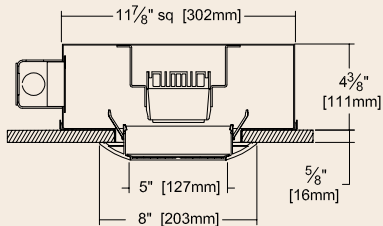

Cone of Light ▲

Dist.	FC	Dia.
6	28.3	7.2
8	15.9	9.6
10	10.2	12.0
12	7.1	14.4
14	5.2	16.8
16	4.0	19.2

6" LED Downlight

GRR-06103-2000L
GRR-06103-1500L

1984 LUMENS

19.9W

WFL

SC: 1.2

LPW: 100

-2000L SERIES PERFORMANCE

Cone of Light ▲

Dist.	FC	Dia.
6	27.7	7.3
8	15.6	9.8
10	10.0	12.2
12	6.9	14.7
14	5.1	17.1
16	3.9	19.5

5" LED "Dead Front" Shower Light

GRR-05110-2000L
GRR-05110-1500L

1351 LUMENS

20.3W

WFL

SC: 1.2

LPW: 67

-2000L SERIES PERFORMANCE

Cone of Light ▲

Dist.	FC	Dia.
6	14.0	7.1
8	7.9	9.5
10	5.0	11.9
12	3.5	14.3
14	2.6	16.7
16	2.0	19.0

4" Square LED Downlight