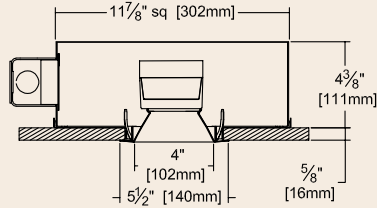

Type IC • 1% Dimming • 3500°K Standard • 2000 or 1500 Delivered Lumens

4" LED Downlight

GRR-04102-2000L
GRR-04102-1500L

1988 LUMENS

20.3W

WFL

SC: 1.2

LPW: 98