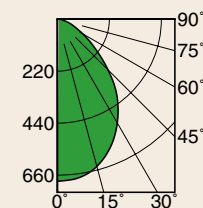

-1500L SERIES PERFORMANCE

Cone of Light ▲

Dist.	FC	Dia.
6	18.9	6.6
8	10.6	8.8
10	6.8	11.1
12	4.7	13.2
14	3.5	15.4
16	2.7	17.6