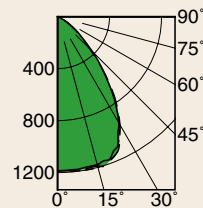

-2000L SERIES PERFORMANCE

Cone of Light ▲

Dist.	FC	Dia.
6	32.9	7.1
8	18.5	9.5
10	11.9	11.8
12	8.2	14.2
14	6.1	16.6
16	4.6	18.9