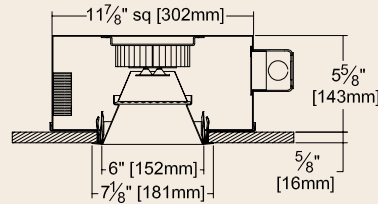

6" Round Downlight

GRR-06203-2000L
GRR-06203-1500L
GRR-06203-1000L

1855 LUMENS

25.7W

WFL

SC: 1.2

LPW: 72