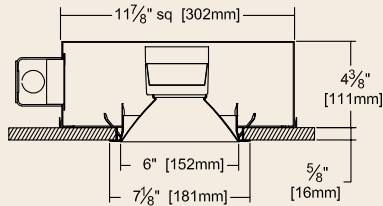

Cone of Light ▲

Dist.	FC	Dia.
6	28.3	7.2
8	15.9	9.6
10	10.2	12.0
12	7.1	14.4
14	5.2	16.8
16	4.0	19.2

6" LED Downlight

GRR-06103-2000L
GRR-06103-1500L

1984 LUMENS

19.9W

WFL

SC: 1.2

LPW: 100

-2000L SERIES PERFORMANCE

Cone of Light ▲

Dist.	FC	Dia.
6	27.7	7.3
8	15.6	9.8
10	10.0	12.2
12	6.9	14.7
14	5.1	17.1
16	3.9	19.5

5" LED "Dead Front" Shower Light

GRR-05110-2000L
GRR-05110-1500L

1351 LUMENS