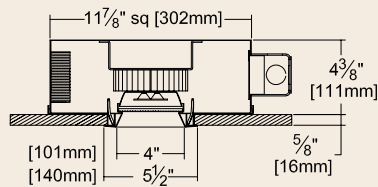

4" Lensed Downlight

GRR-04205-2000L
GRR-04205-1500L
GRR-04205-1000L

1363 LUMENS

21.0W

WFL

SC: 1.1

LPW: 65