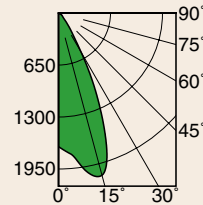

Dist.	FC	Dia.
6	29.9	7.1
8	16.8	9.5
10	10.8	11.9
12	7.5	14.2
14	5.5	16.6
16	4.2	19.0

Type IC • 10% Dimming • 3500°K Standard • 2000,1500, or 1000 Delivered Lumens

4" Round Downlight

GRR-04202-2000L
GRR-04202-1500L
GRR-04202-1000L

1538 LUMENS

20.9W

WFL

SC: 0.9

LPW: 74

-1500L SERIES PERFORMANCE

Cone of Light ▲

Dist.	FC	Dia.
6	46.4	5.6
8	26.1	7.4
10	16.7	9.3
12	11.6	11.2
14	8.5	13.0
16	6.5	14.9