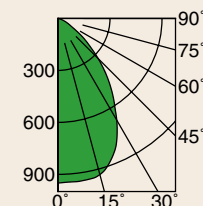

-1500L SERIES PERFORMANCE

Cone of Light ▲

Dist.	FC	Dia.
6	26.4	6.6
8	14.8	8.8
10	9.5	11.0
12	6.6	13.2
14	4.8	15.4
16	3.7	17.6