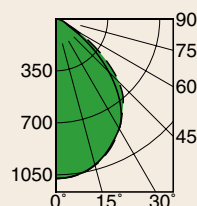

LPW: 100

-2000L SERIES PERFORMANCE

Cone of Light ▲

Dist.	FC	Dia.
6	27.7	7.3
8	15.6	9.8
10	10.0	12.2
12	6.9	14.7
14	5.1	17.1
16	3.9	19.5

5" LED "Dead Front" Shower Light

GRR-05110-2000L
GRR-05110-1500L

1351 LUMENS

20.3W

WFL

SC: 1.2

LPW: 67

-2000L SERIES PERFORMANCE

Cone of Light ▲

Dist.	FC	Dia.
6	14.0	7.1
8	7.9	9.5
10	5.0	11.9
12	3.5	14.3
14	2.6	16.7
16	2.0	19.0

4" Square LED Downlight

GRS-04142-2000L
GRS-04142-1500L

2087 LUMENS

20.2W

WFL

SC: 1.2

LPW: 103

-2000L SERIES PERFORMANCE

Cone of Light ▲