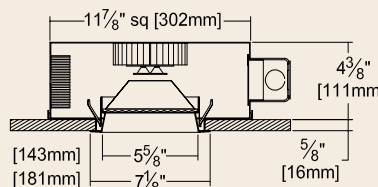

LPW: 65

-1500L SERIES PERFORMANCE

Cone of Light ▲

Dist.	FC	Dia.
6	18.9	6.6
8	10.6	8.8
10	6.8	11.1
12	4.7	13.2
14	3.5	15.4
16	2.7	17.6

6" Lensed Downlight

GRR-06219-2000L
GRR-06219-1500L
GRR-06219-1000L

1514 LUMENS