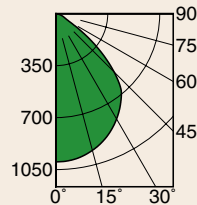

Cone of Light ▲

Dist.	FC	Dia.
6	28.3	7.2
8	15.9	9.6
10	10.2	12.0
12	7.1	14.4
14	5.2	16.8
16	4.0	19.2

6" LED Downlight

GRR-06103-2000L
GRR-06103-1500L

1984 LUMENS

19.9W

WFL

SC: 1.2

LPW: 100

-2000L SERIES PERFORMANCE

Cone of Light ▲

Dist.	FC	Dia.
6	27.7	7.3
8	15.6	9.8
10	10.0	12.2
12	6.9	14.7
14	5.1	17.1
16	3.9	19.5

5" LED "Dead Front" Shower Light

GRR-05110-2000L
GRR-05110-1500L

1351 LUMENS