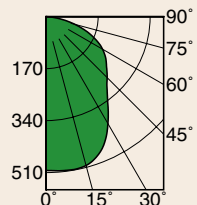

Cone of Light ▲

Dist.	FC	Dia.
6	28.3	7.2
8	15.9	9.6
10	10.2	12.0
12	7.1	14.4
14	5.2	16.8
16	4.0	19.2

6" LED Downlight

GRR-06103-2000L
GRR-06103-1500L

1984 LUMENS

19.9W

WFL

SC: 1.2

LPW: 100

-2000L SERIES PERFORMANCE

Cone of Light ▲

Dist.	FC	Dia.
6	27.7	7.3
8	15.6	9.8
10	10.0	12.2
12	6.9	14.7
14	5.1	17.1
16	3.9	19.5

5" LED "Dead Front" Shower Light

GRR-05110-2000L
GRR-05110-1500L

1351 LUMENS

20.3W

WFL

SC: 1.2

LPW: 67

-2000L SERIES PERFORMANCE

Cone of Light ▲

Dist.	FC	Dia.
6	14.0	7.1
8	7.9	9.5
10	5.0	11.9
12	3.5	14.3
14	2.6	16.7
16	2.0	19.0

4" Square LED Downlight