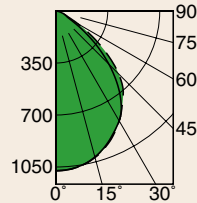

4" LED Downlight

GRR-04102-2000L
GRR-04102-1500L

1988 LUMENS

20.3W

WFL

SC: 1.2

LPW: 98

-2000L SERIES PERFORMANCE

Cone of Light ▲

Dist.	FC	Dia.
6	28.3	7.2
8	15.9	9.6
10	10.2	12.0
12	7.1	14.4
14	5.2	16.8
16	4.0	19.2

6" LED Downlight

GRR-06103-2000L
GRR-06103-1500L

1984 LUMENS

19.9W

WFL

SC: 1.2

LPW: 100

-2000L SERIES PERFORMANCE

Cone of Light ▲

Dist.	FC	Dia.
6	27.7	7.3
8	15.6	9.8
10	10.0	12.2
12	6.9	14.7
14	5.1	17.1
16	3.9	19.5

5" LED "Dead Front" Shower Light

GRR-05110-2000L
GRR-05110-1500L

1351 LUMENS