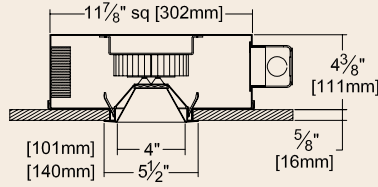

Dist.	FC	Dia.
6	29.9	7.1
8	16.8	9.5
10	10.8	11.9
12	7.5	14.2
14	5.5	16.6
16	4.2	19.0

Type IC • 10% Dimming • 3500°K Standard • 2000,1500, or 1000 Delivered Lumens

4" Round Downlight

GRR-04202-2000L
GRR-04202-1500L
GRR-04202-1000L

1538 LUMENS

20.9W

WFL

SC: 0.9

LPW: 74

-1500L SERIES PERFORMANCE

Cone of Light ▲

Dist.	FC	Dia.
6	46.4	5.6
8	26.1	7.4
10	16.7	9.3
12	11.6	11.2
14	8.5	13.0
16	6.5	14.9