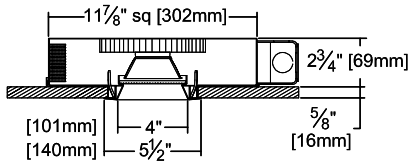

Super Shallow

When plenum space is at a premium, look no further than Kirlin's super shallow Choice Series luminaires, which deliver up to 4000 lumens from a recessed depth of 2¾". With look-alike trims that match several of our Timeless Classic fixtures, these products can be used alongside standard-depth Kirlin downlights for a seamless and consistent aesthetic.

4" Downlight

LRC-04SDN

Super Shallow 4" Downlight
(RND & SQR) NFL, MFL, WFL
▲ (FTR & PTR) MFL, WFL
(Type IC) 1000L - 3000L