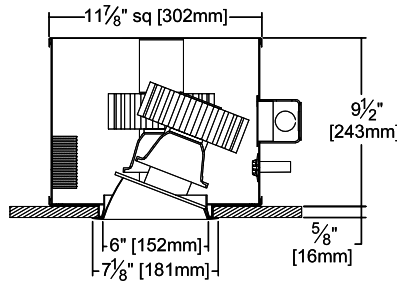

Open Adjustable

LRC-06CAD

Open Appearance 6" Adjustable
▲ SPT, NFL, MFL, WFL
(Type IC) 1000L - 4000L
(Non-IC) 5000L - 7000L