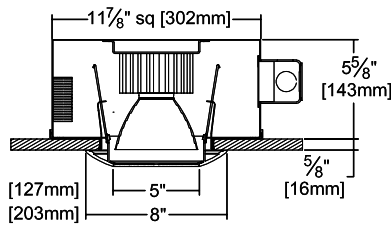

Shower

LRC-05DFS

"Dead Front" 5" Shower Light
▲ MFL
(Type IC) 1000L - 2500L