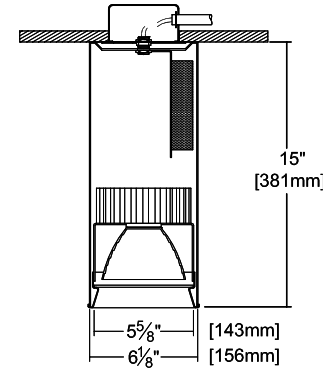

6" x 15" Cylinder

LSC-06RDN

Surface Mount 6" x 15" Cylinder
▲ SPT, NFL, MFL, WFL
1000L - 5000L