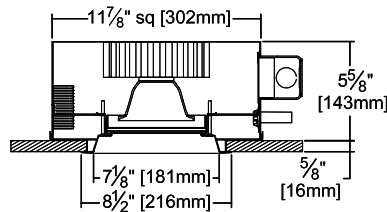

LRC-07VND

Vandal Resistant 7" Downlight
⚠️ SPT, NFL, MFL, WFL
(Type IC) 1000L - 4000L
(Non-IC) 5000L - 7000L