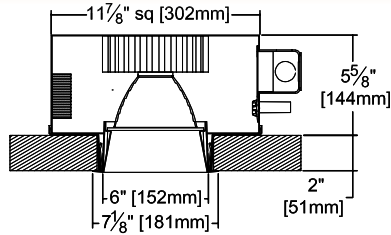

6" Luminaires

The larger-format 6" timeless recessed luminaires deliver up to 7000 lumens while maintaining precise optical control across the four available beam distributions. Deep cones in semi-specular finish result in dramatic and high-performance illumination from ceilings of any height.

Open Downlight

LRC-06CDN

Open Appearance 6" Downlight
▲ SPT, NFL, MFL, WFL
(Type IC) 1000L - 4000L
(Non-IC) 5000L - 7000L