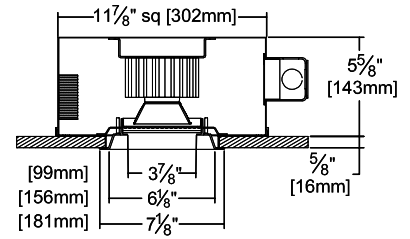

6" IP66 Downlight

-RWF

LRC-06IPD

IP66 Rated 6" Downlight
⚠️ NFL, MFL, WFL
(Type IC) 1000L - 4000L
(Non-IC) 5000L - 7000L

-RBN