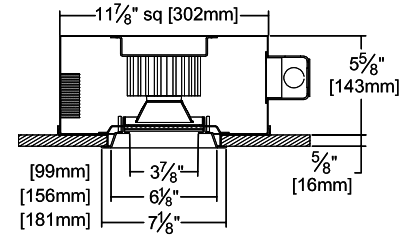

6" Downlight

-RWF

LRC-06VND

Ligature & Vandal 6" Downlight
⚠️ NFL, MFL, WFL
(Type IC) 1000L - 4000L
(Non-IC) 5000L - 7000L

-RBN