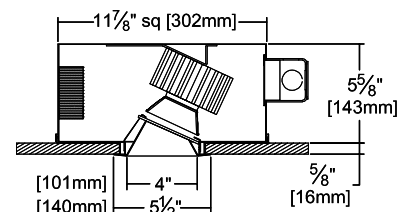

Wall Wash

LRC-04LWW

Lensed 4" Wall Wash
▲ WFL
(Type IC) 750L - 2500L
(Non-IC) 3000L