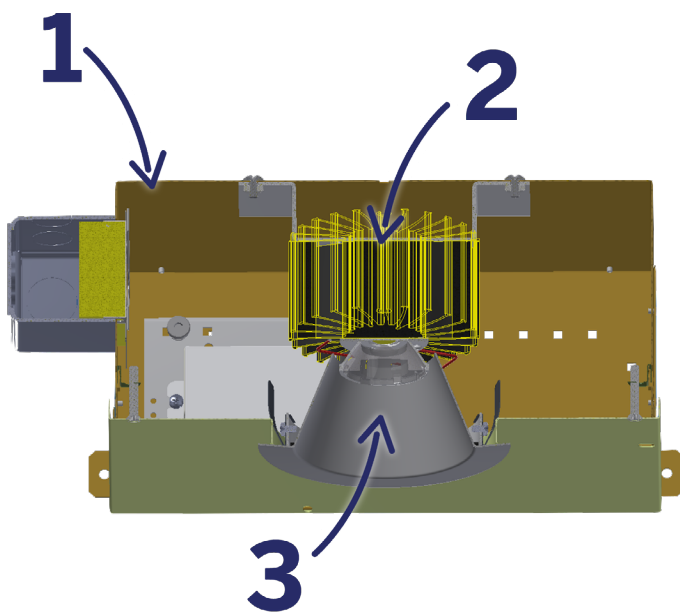

### 1 "Gold Standard" Housing

Kirlin's acrylic enameled gold aluminum housing is rust-proof, corrosion resistant, and proven to withstand the ASTM 1,000 hour salt spray test. Most importantly, components in a Kirlin housing operate 5°C cooler than in an identical steel housing, enabling safe contact with insulation (Type IC) up to 4000L.