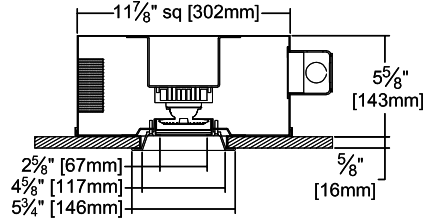

Vandal Resistant

Available in 4", 6" and 7" apertures, Kirlin's vandal-resistant downlights are IK10 rated, ligature-resistant, and approved for use in high-risk behavioral health environments. Optional sealed trim and cleanroom rating make these fixtures ideal for emergency rooms and seclusion spaces as well.

4" Downlight

-RWF

LRC-04VND

Ligature & Vandal 4" Downlight
⚠️ SPT, NFL, MFL, WFL
(Type IC) 1000L - 2500L