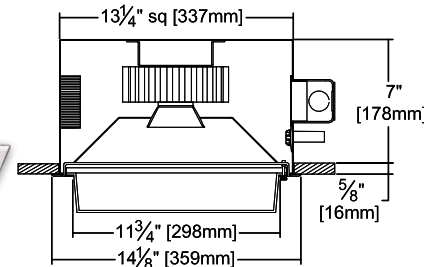

Drop Lens

LRC-11DLD

Bisymmetric Drop Lens 11" Downlight
▲ WFL
(Type IC) 1000L - 4000L
(Non-IC) 5000L - 7000L

-PDL