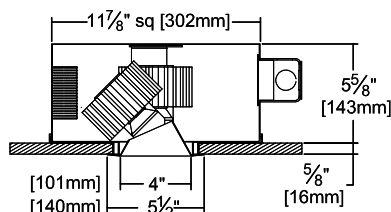

Open Adjustable

LRC-04CAD

Open Adjustable 4" Downlight
▲ SPT, NFL, MFL, WFL
(Type IC) 1000L - 3000L
(Non-IC) 4000L