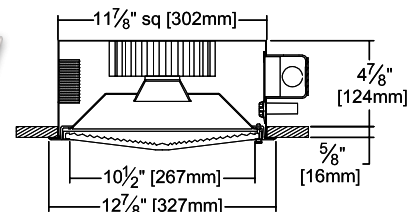

10" Downlight

LRC-10KLD

Classic "K-Lens" 10" Downlight
▲ WFL
(Type IC) 1000L - 4000L
(Non-IC) 5000L - 7000L

Lens Options
-13, -17, -23, -WA