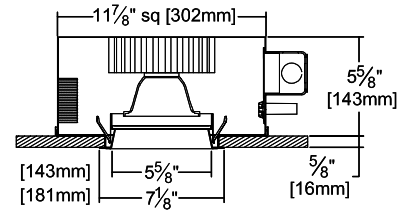

Lensed Downlight

LRC-06LDN

Regressed Lens 6" Downlight
▲ SPT, NFL, MFL, WFL
(Type IC) 1000L - 4000L
(Non-IC) 5000L - 7000L