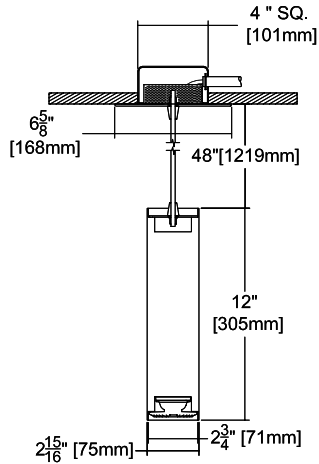

Surface Round

The Choice Series 3", 6", 7", 9" and 11" round and square surface-mounted downlights deliver up to 11,000 lumens. Ideal in indoor and outdoor environments in black, dark bronze, silver, or white finish, these cylinders provide quality illumination from an attractive, deep-drawn fixture housing.

3" x 12" Cylinder

LSC-03RDN

Cord Mount 3" x 12" Cylinder
▲ NFL, MFL, WFL
1000L - 4000L