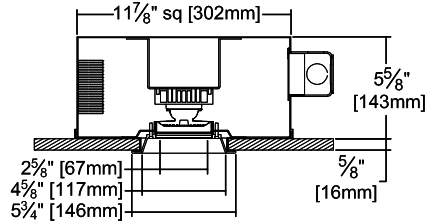

Sealed IP65/IP66

Sealed trims and available ISO 5/Class 100 cleanroom construction are a must-have in sanitary environments from hospitals to food prep areas. IP65/IP66 ratings paired with Kirlin's all-aluminum acrylic enamel housing make these fixtures a winner in natatoriums and outdoor canopies too.

4" IP66 Downlight

-RWF

LRC-04IPD

IP66 Rated 4" Downlight
⚠️ SPT, NFL, MFL, WFL
(Type IC) 1000L - 2500L