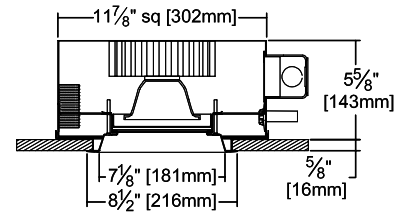

LRC-07IPD

IP65 Rated 7" Downlight
⚠️ SPT, NFL, MFL, WFL
(Type IC) 1000L - 4000L
(Non-IC) 5000L - 7000L