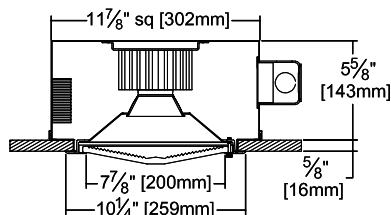

8" Downlight

LRC-08KLD

Classic "K-Lens" 8" Downlight
▲ WFL
(Type IC) 1000L - 2500L
(Non-IC) 3000L

Lens Options
-13, -17, -23, -WA