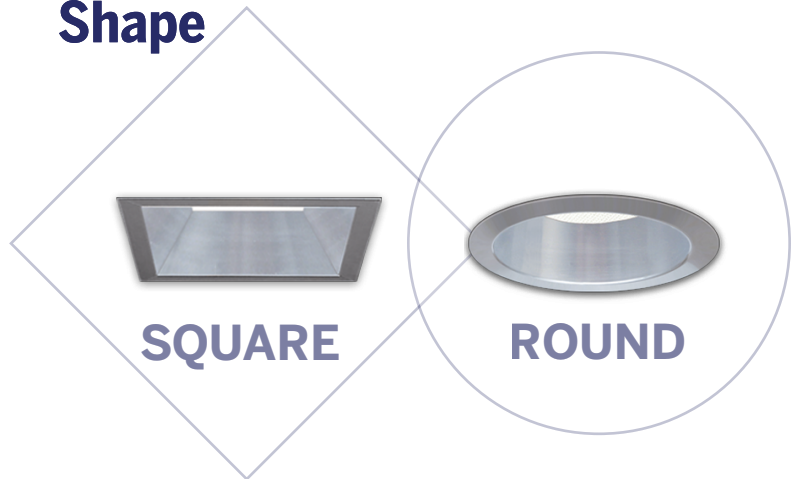

The Choice is Yours

Engineered to give designers a breadth of options in specifying LED luminaires, the Choice Series comprises 34 products with tens of millions of possible configurations, so you can create a one-of-a-kind luminaire that's perfectly suited to your space - selecting trim shape, lumen package, color temperature, CRI, and beam distribution.

Shape