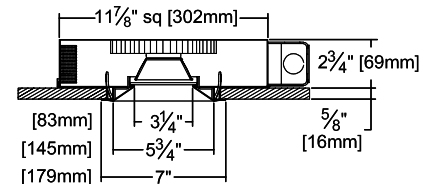

5-6" Downlight

LRC-05SDN

Super Shallow 5-6" Downlight
(FLR Only) NFL, MFL, WFL
▲ (FLT & RDL) WFL
(Type IC) 1000L - 3000L
(Non-IC) 4000L

Shower & Drop Lens

Kirlin fixtures thrive in any environment that requires high light levels in a damp or corrosive location. This is true in showers or bathrooms, where our dead front non-conductive shower light is a top-performer, and in parking garages or outdoor canopies, where the 7000 lumen bisymmetric drop lens downlight is frequently installed.