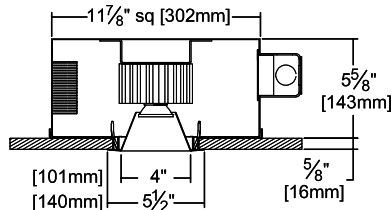

Open Downlight

LRC-04CDN

Open Appearance 4" Downlight
▲ SPT, NFL, MFL, WFL
(Type IC) 1000L - 3000L
(Non-IC) 4000L